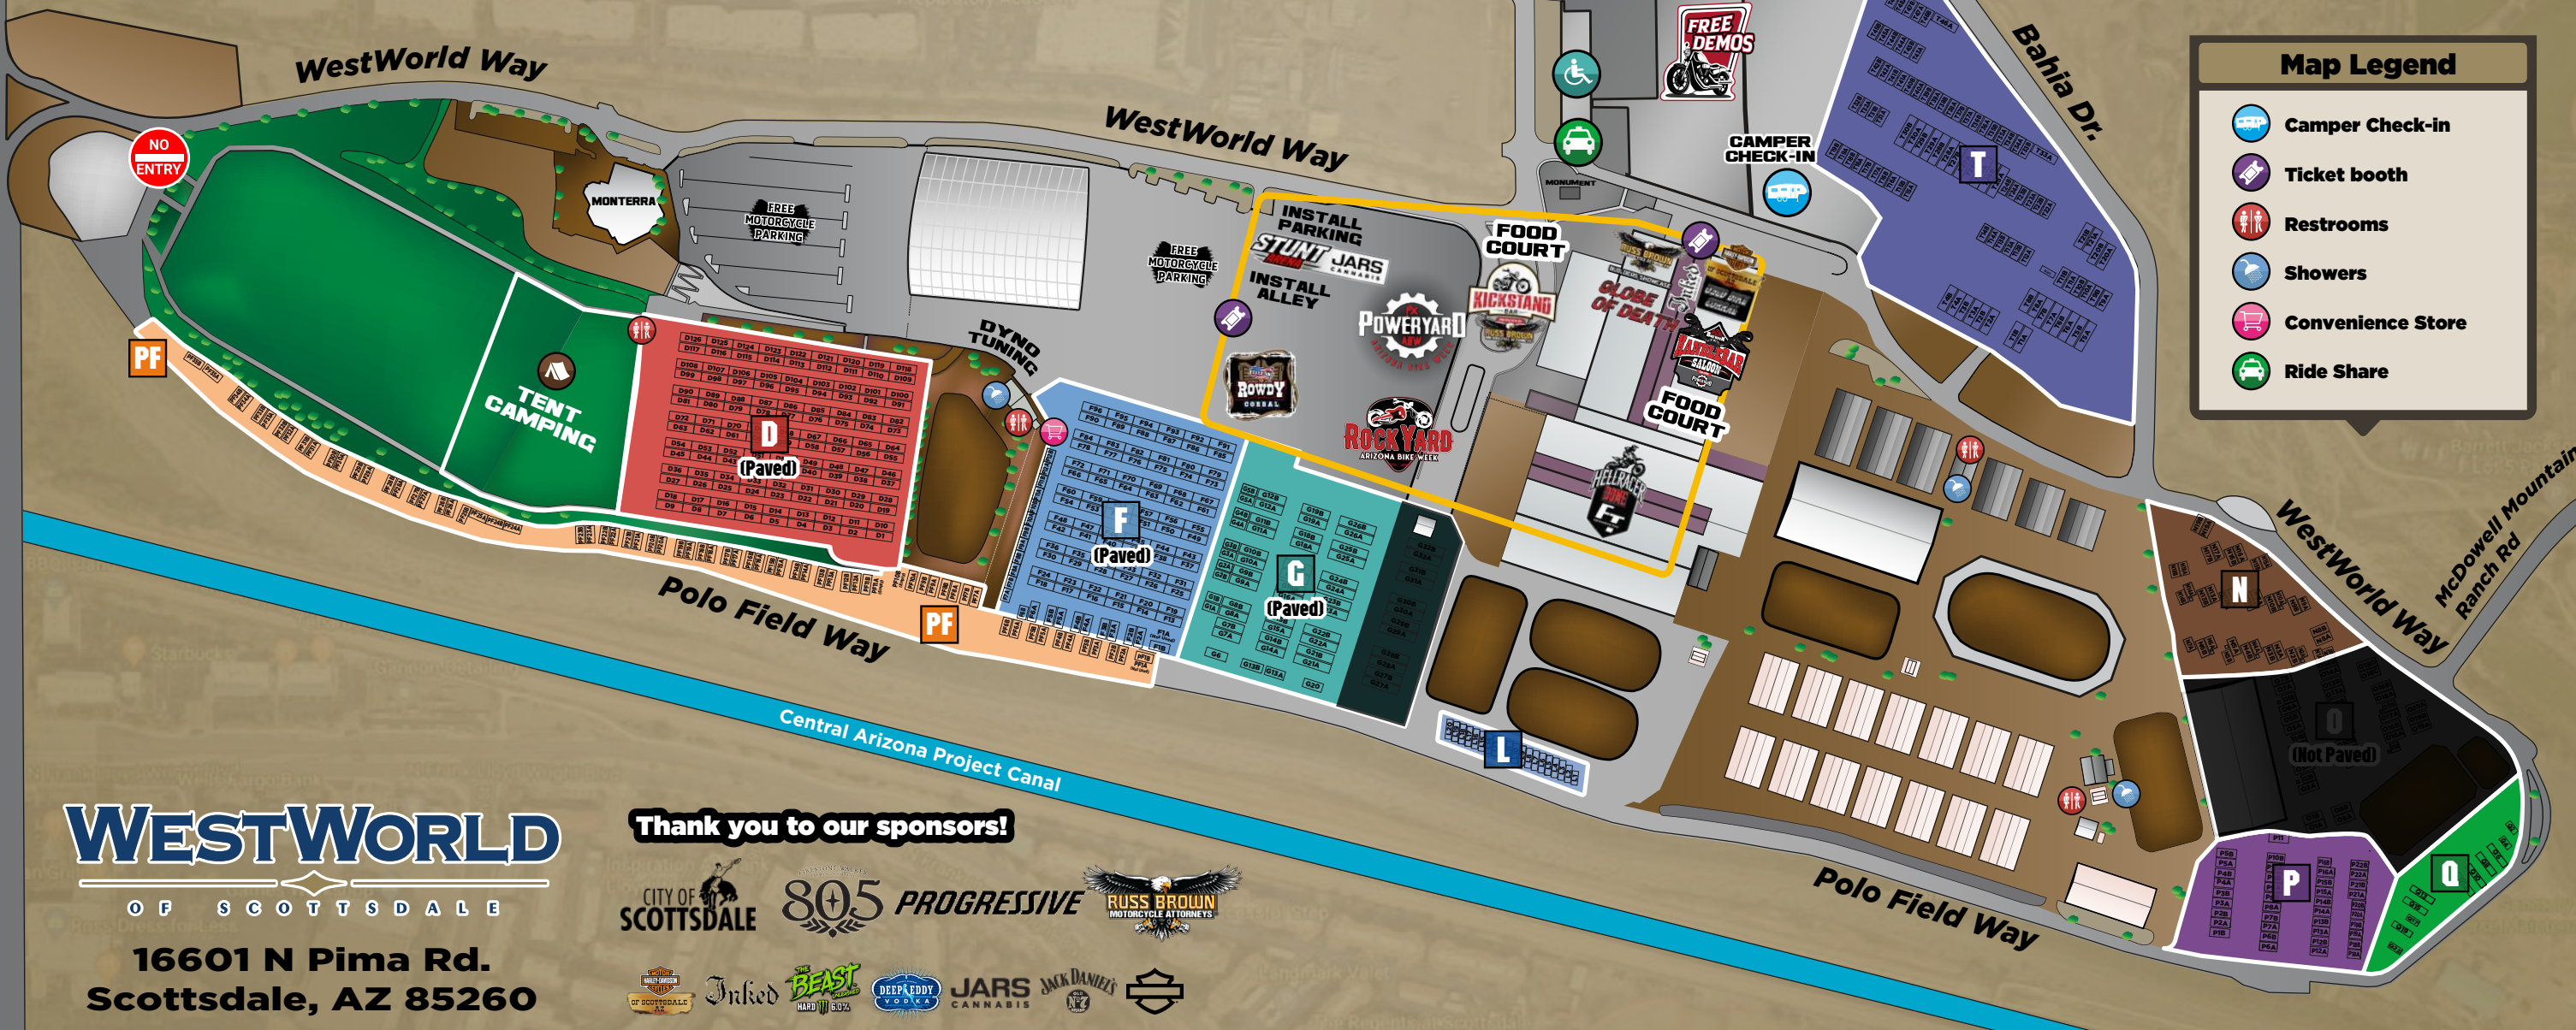

Bahia Dr.

# Arizona Bike Week Site Map

## APRIL 2<sup>ND</sup> - APRIL 6<sup>TH</sup> 28<sup>TH</sup> ANNUAL ARIZONA BIKE WEEK

Pima Rd.

94th St.

### Map Legend

- Camper Check-in
- Ticket booth
- Restrooms
- Showers
- Convenience Store
- Ride Share

**WESTWORLD**  
OF SCOTTSDALE  
16601 N Pima Rd.  
Scottsdale, AZ 85260

**Thank you to our sponsors!**